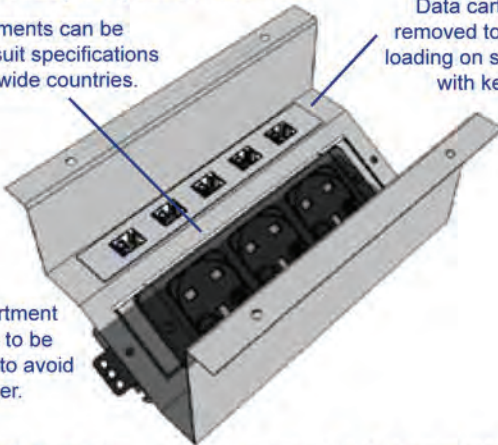

Optional caddy for power, data & AV

Power requirements can be configured to suit specifications for most worldwide countries.

Data cartridge can be removed to allow easier loading on site (available with keystone or 6c apertures)

Large compartment allows cables to be stored inside to avoid desk-top clutter.

axcessPLUS brush-strip lid features

Cable guides at either end, guide the cables towards the lip, so that damage to the cables is avoided by scissor action of lid closing