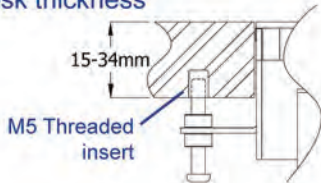

axcessPLUS twin-lid desk thickness