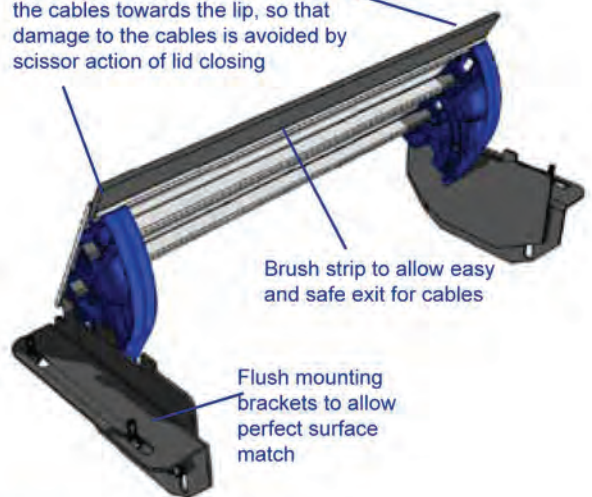

## axcessPLUS twin-lid features

Cable guides at either end, guide the cables towards the lip, so that damage to the cables is avoided by scissor action of lid closing

Spring release lid allows cables to exit while main lid is lowered.

Flush mounting brackets to allow perfect surface match

Large compartment allows cables to be stored inside to avoid desk-top clutter.

## axcessPLUS brush-strip lid features

Cable guides at either end, guide the cables towards the lip, so that damage to the cables is avoided by scissor action of lid closing

Brush strip to allow easy and safe exit for cables