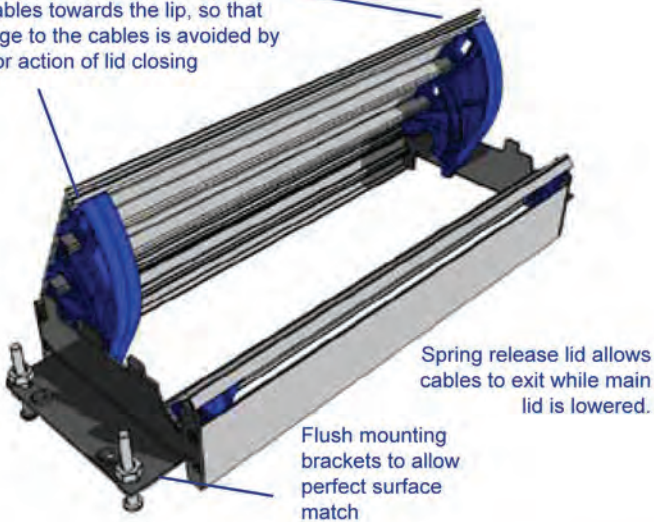

\*Single door with brushstrip option

Frameless, 'perfectly-flush', through-desk access port for the discerning user, the axxessPLUS represents the top-of-the range in through desk units. Developed to satisfy the most discerning desk-user, axxessPLUS maintains the superb finish of the most luxurious desks, whilst providing easy access to power and data services. Available with two doors or one door with brush strip. Finishes available in silver naturally anodised aluminium or recessed naturally anodised aluminium to accept a suitable laminate.

## axcessPLUS twin-lid features

Cable guides at either end, guide the cables towards the lip, so that damage to the cables is avoided by scissor action of lid closing

Spring release lid allows cables to exit while main lid is lowered.

Flush mounting brackets to allow perfect surface match

Large compartment allows cables to be stored inside to avoid desk-top clutter.