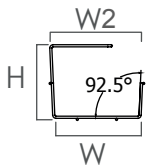

service - quality - safety

www.elsafe.com.au

Side Profile

Single Tiered Cable Tray
 . 750mm - Part Number: 294037

Side Profile

Double Tiered Cable Tray
 . 750mm - Part Number: 294031
 . 1250mm - Part Number: 294032
 . 1550mm - Part Number: 294033

Description	Part Number	L (mm)	W (mm)	H (mm)
Single Tiered Cable Tray - 750mm	294037	750	124 (W2=132)	100
Double Tiered Cable Tray - 750mm	294031	750	75	223
Double Tiered Cable Tray - 1250mm	294032	1250	75	223
Double Tiered Cable Tray - 1550mm	294033	1550	75	223