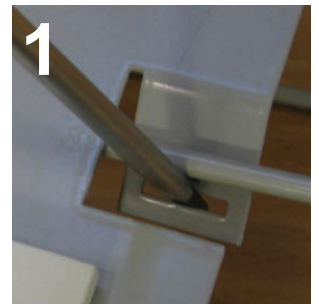

Assembly

Elsafe Australia Pty Ltd

Sydney
Tel: +61 (2) 9454 7500
Fax: +61 (2) 9454 7505
Email: sales@elsafe.com.au

Melbourne
Tel: +61 (3) 9840 1321
Fax: +61 (3) 9840 0159
Email: vic@elsafe.com.au

Brisbane
Tel: +61 (7) 3399 7099
Fax: +61 (7) 3399 9133
Email: qld@elsafe.com.au

service - quality - safety

www.elsafe.com.au