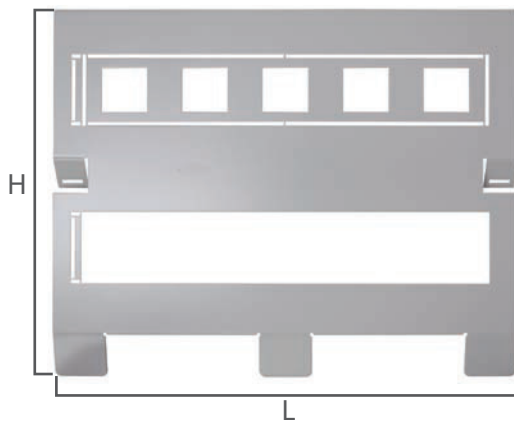

There are two styles of cable trays available within the Elsafe runner cable tray series.

- The Single Tiered Cable Tray: This is a perfect solution for tidying up the loose and unsightly cables under a desk.
- The Double Tiered Cable Tray: This tray is designed to allow separation of the power and data cables using the double tiered system also keeping the cables under the desk in one tidy location

The features of the cable tray system include:

- Extremely economical and versatile
- Quick and easy installation
- Easyfit locking system for the basket panels
- Power and Data are kept separate within the double tiered cable tray
- Made from strong powder coated steel
- Basket panels can accommodate Power, Data, AV solutions in various configurations
- Double tiered cable trays are available in the standard lengths of 750mm, 1250mm, and 1550mm lengths
- Single tiered cables trays are available on the standard length of 750mm

service - quality - safety

www.elsafe.com.au

Side Profile

Single Tiered Cable Tray
 . 750mm - Part Number: 294037

Side Profile

Double Tiered Cable Tray
 . 750mm - Part Number: 294031
 . 1250mm - Part Number: 294032
 . 1550mm - Part Number: 294033

Description	Part Number	L (mm)	W (mm)	H (mm)
Single Tiered Cable Tray - 750mm	294037	750	124 (W2=132)	100
Double Tiered Cable Tray - 750mm	294031	750	75	223
Double Tiered Cable Tray - 1250mm	294032	1250	75	223
Double Tiered Cable Tray - 1550mm	294033	1550	75	223