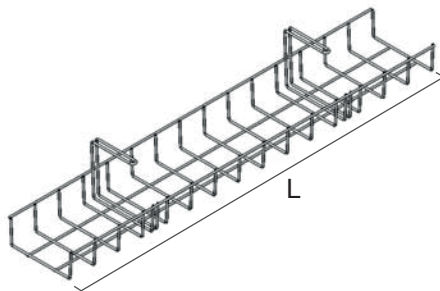

There are two styles of cable trays available within the Elsafe runner cable tray series.

- The Single Tiered Cable Tray: This is a perfect solution for tidying up the loose and unsightly cables under a desk.
- The Double Tiered Cable Tray: This tray is designed to allow separation of the power and data cables using the double tiered system also keeping the cables under the desk in one tidy location

The features of the cable tray system include:

- Extremely economical and versatile
- Quick and easy installation
- Easyfit locking system for the basket panels
- Power and Data are kept separate within the double tiered cable tray
- Made from strong powder coated steel
- Basket panels can accommodate Power, Data, AV solutions in various configurations
- Double tiered cable trays are available in the standard lengths of 750mm, 1250mm, and 1550mm lengths
- Single tiered cables trays are available on the standard length of 750mm

service - quality - safety

www.elsafe.com.au

Side Profile

Single Tiered Cable Tray
 . 750mm - Part Number: 294037

Side Profile

Double Tiered Cable Tray
 . 750mm - Part Number: 294031
 . 1250mm - Part Number: 294032
 . 1550mm - Part Number: 294033

Description	Part Number	L (mm)	W (mm)	H (mm)
Single Tiered Cable Tray - 750mm	294037	750	124 (W2=132)	100
Double Tiered Cable Tray - 750mm	294031	750	75	223
Double Tiered Cable Tray - 1250mm	294032	1250	75	223
Double Tiered Cable Tray - 1550mm	294033	1550	75	223