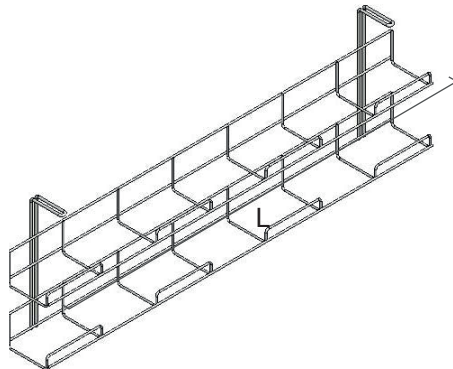

There are two styles of cable trays available within the Elsafe runner cable tray series.

- The Single Tiered Cable Tray: This is a perfect solution for tidying up the loose and unsightly cables under a desk.
- The Double Tiered Cable Tray: This tray is designed to allow separation of the power and data cables using the double tiered system also keeping the cables under the desk in one tidy location

The features of the cable tray system include:

- Extremely economical and versatile
- Quick and easy installation
- Easyfit locking system for the basket panels
- Power and Data are kept separate within the double tiered cable tray
- Made from strong powder coated steel
- Basket panels can accommodate Power, Data, AV solutions in various configurations
- Double tiered cable trays are available in the standard lengths of 750mm, 1250mm, and 1550mm lengths
- Single tiered cables trays are available on the standard length of 750mm

service - quality - safety

www.elsafe.com.au

Side Profile

Single Tiered Cable Tray
 . 750mm - Part Number: 294037

Side Profile

Double Tiered Cable Tray
 . 750mm - Part Number: 294031
 . 1250mm - Part Number: 294032
 . 1550mm - Part Number: 294033

Description	Part Number	L (mm)	W (mm)	H (mm)
Single Tiered Cable Tray - 750mm	294037	750	124 (W2=132)	100
Double Tiered Cable Tray - 750mm	294031	750	75	223
Double Tiered Cable Tray - 1250mm	294032	1250	75	223
Double Tiered Cable Tray - 1550mm	294033	1550	75	223