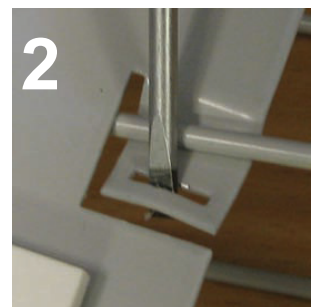

Assembly

Elsafe Australia Pty Ltd

Sydney
Tel: +61 (2) 9454 7500
Fax: +61 (2) 9454 7505
Email: sales@elsafe.com.au

Melbourne
Tel: +61 (3) 9840 1321
Fax: +61 (3) 9840 0159
Email: vic@elsafe.com.au

Brisbane
Tel: +61 (7) 3399 7099
Fax: +61 (7) 3399 9133
Email: qld@elsafe.com.au

service - quality - safety

www.elsafe.com.au