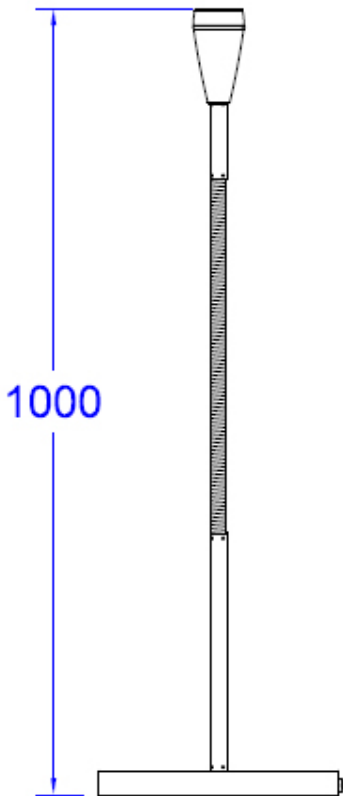

POSE is a unique and versatile solution from Elsafe for providing a conveniently locatable power or USB charging socket in casual seating areas. POSE is supplied as standard with the flexible chrome gooseneck attached to a weighted base but can also be ordered with bespoke fixings for mounting direct to furniture, seating or even hospital bed frames.

POSE can be supplied with either a black or grey socket fascias, black or white socket housing and to add a distinctive finishing touch, the white socket bezel can be ordered in black or any of the Pulse-8 vibrant colours!

Common Modular Components:

Australia / New Zealand

TUF 5A USB Charger (Power Only)

*see website for more

Unit Dimensions

Features

Configuration:

The POSE single socket apertures may be configured with our class leading 5 Amp Twin USB Fast Charger (TUF) or an AC power socket from the Elsafe 42mm modular range.

Construction:

High strength fire retardant polycarbonate mouldings and flexible cable gland.
 Snap in Elsafe “42mm” modular power socket/TUF polycarbonate fascia
 Flexible chrome plate steel gooseneck - standard length 880mm