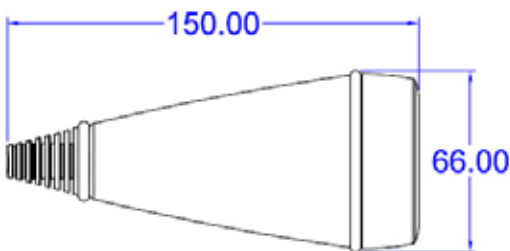

Common Modular Components:

Australia / New Zealand

TUF 5A USB Charger (Power Only)

*see website for more

Unit Dimensions

Features

Configuration:

The POSE single socket apertures may be configured with our class leading 5 Amp Twin USB Fast Charger (TUF) or an AC power socket from the Elsafe 42mm modular range.

Construction:

High strength fire retardant polycarbonate mouldings and flexible cable gland.
 Snap in Elsafe “42mm” modular power socket/TUF polycarbonate fascia
 Flexible chrome plate steel gooseneck - standard length 880mm