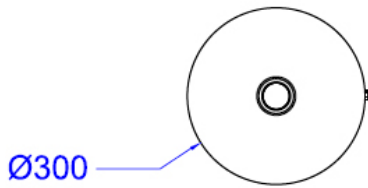

Common Modular Components:

Australia / New Zealand

TUF 5A USB Charger (Power Only)

*see website for more

Unit Dimensions

Features

Configuration:

The POSE single socket apertures may be configured with our class leading 5 Amp Twin USB Fast Charger (TUF) or an AC power socket from the Elsafe 42mm modular range.